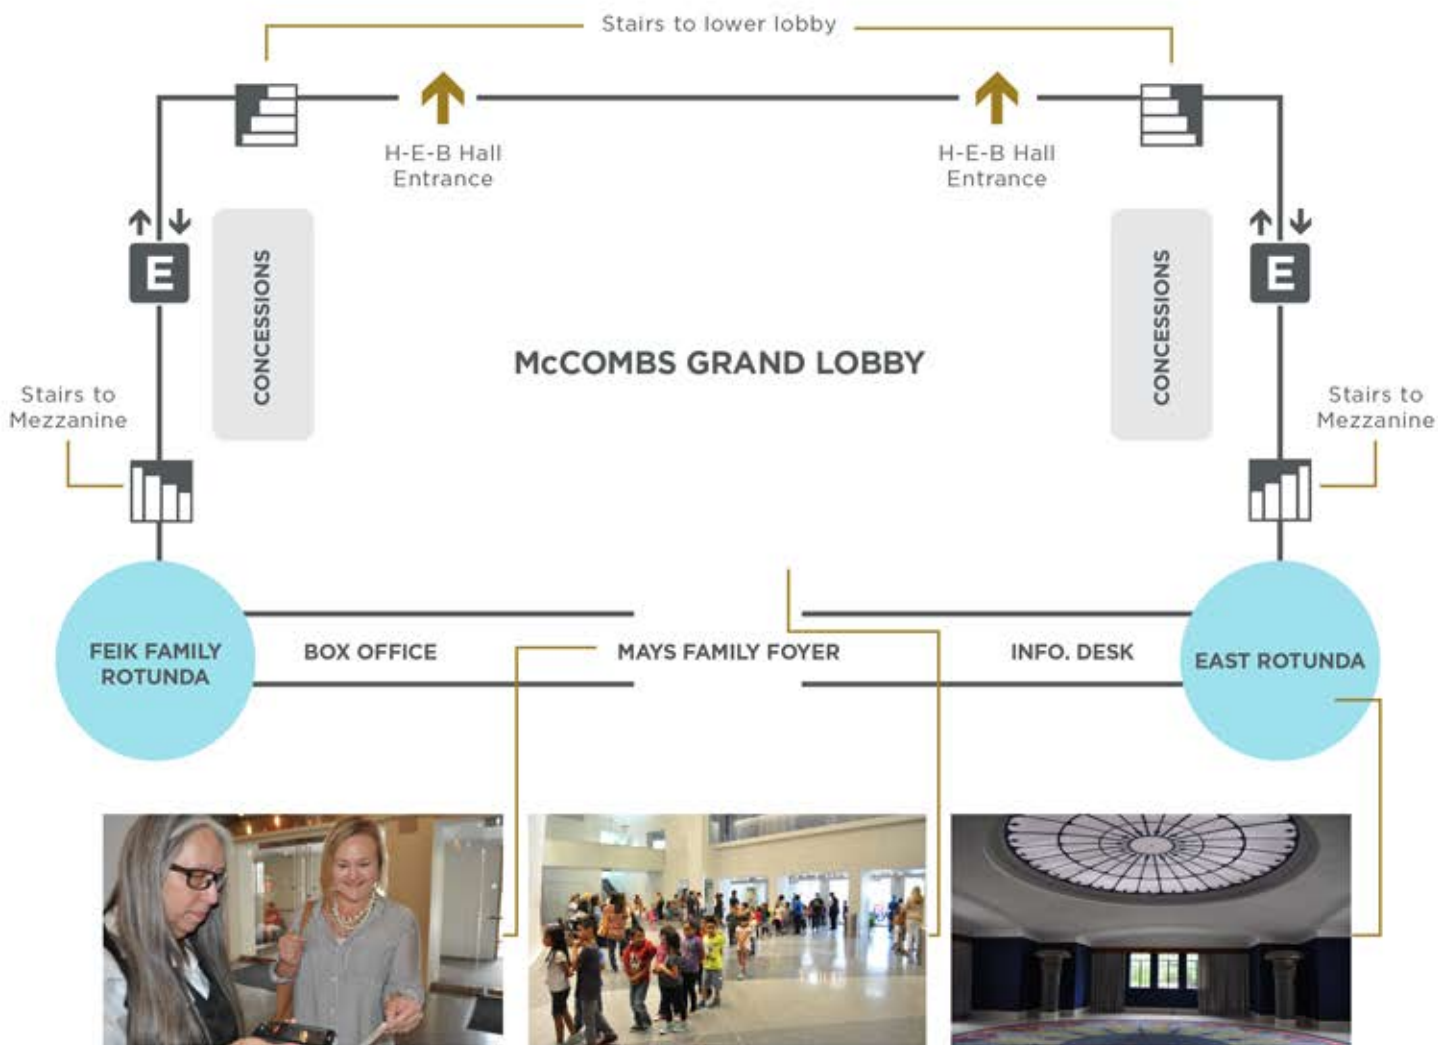

## McCOMBS GRAND LOBBY

- Reduced performance sound.
- TV Monitors allow visual images of stage & show.
- Space to move around if needed.
- No restrooms on this level.

## EAST ROTUNDA

- Quiet zone during the performance.
- Seating will be provided.
- Space to move around if needed.

## PIT

- No seats are located here.
- Space between seats and stage to move around and view performance.

## MEZZANINE LEVEL LOBBY

- Reduced performance sound.
- Space to move around if needed.
- Some seating provided.
- Restrooms located at either end of lobby.
- Mezzanine level boxes are accessible by wheelchair at the third floor.