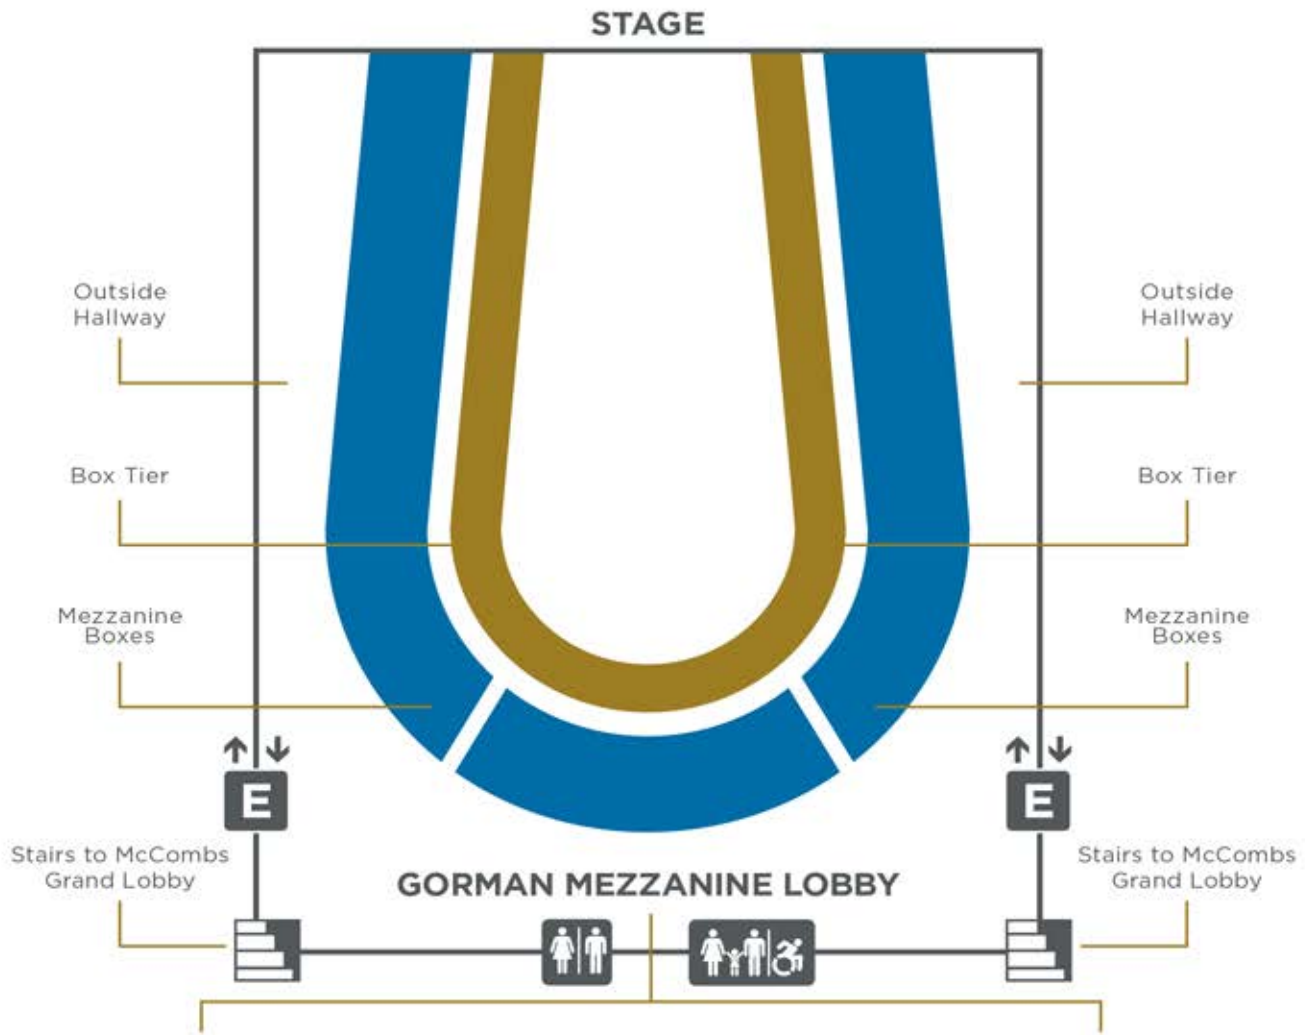

## HALLWAY

- Used to get to the orchestra lobby and restrooms.

## LOWER LOBBY

- Reduced performance sound.
- No TV monitors on this level.
- Space to move around if needed.
- Some seating provided.

## PIT

- No seats are located here.
- Space between seats and stage to move around and view performance.

## HALLWAY

- Quiet areas outside the theater.
- May be able to hear the show.