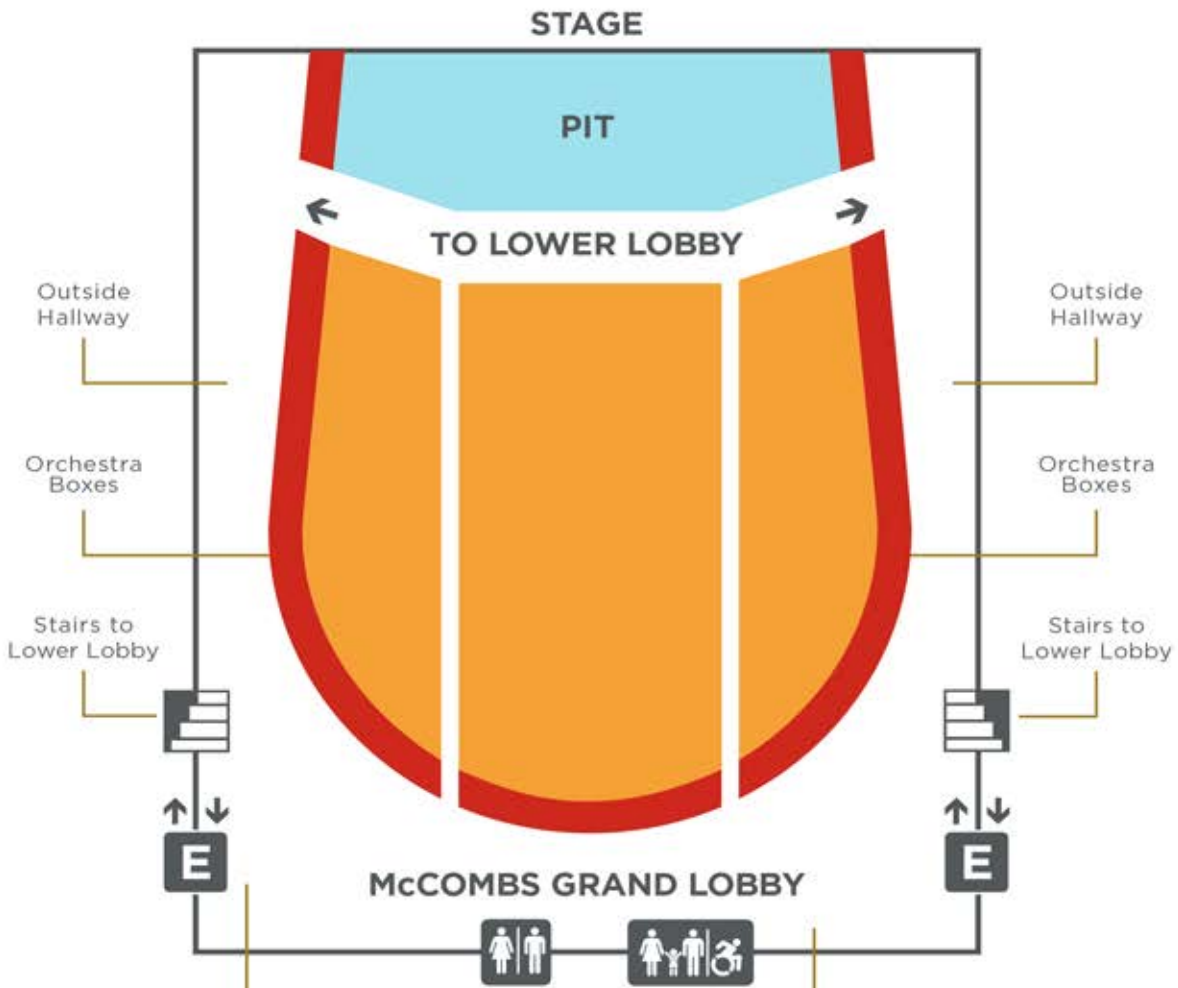

H-E-B Performance Hall Orchestra Level

HALLWAY

- Used to get to the orchestra lobby and restrooms.

LOWER LOBBY

- Reduced performance sound.
- No TV monitors on this level.
- Space to move around if needed.
- Some seating provided.

PIT

- No seats are located here.
- Space between seats and stage to move around and view performance.